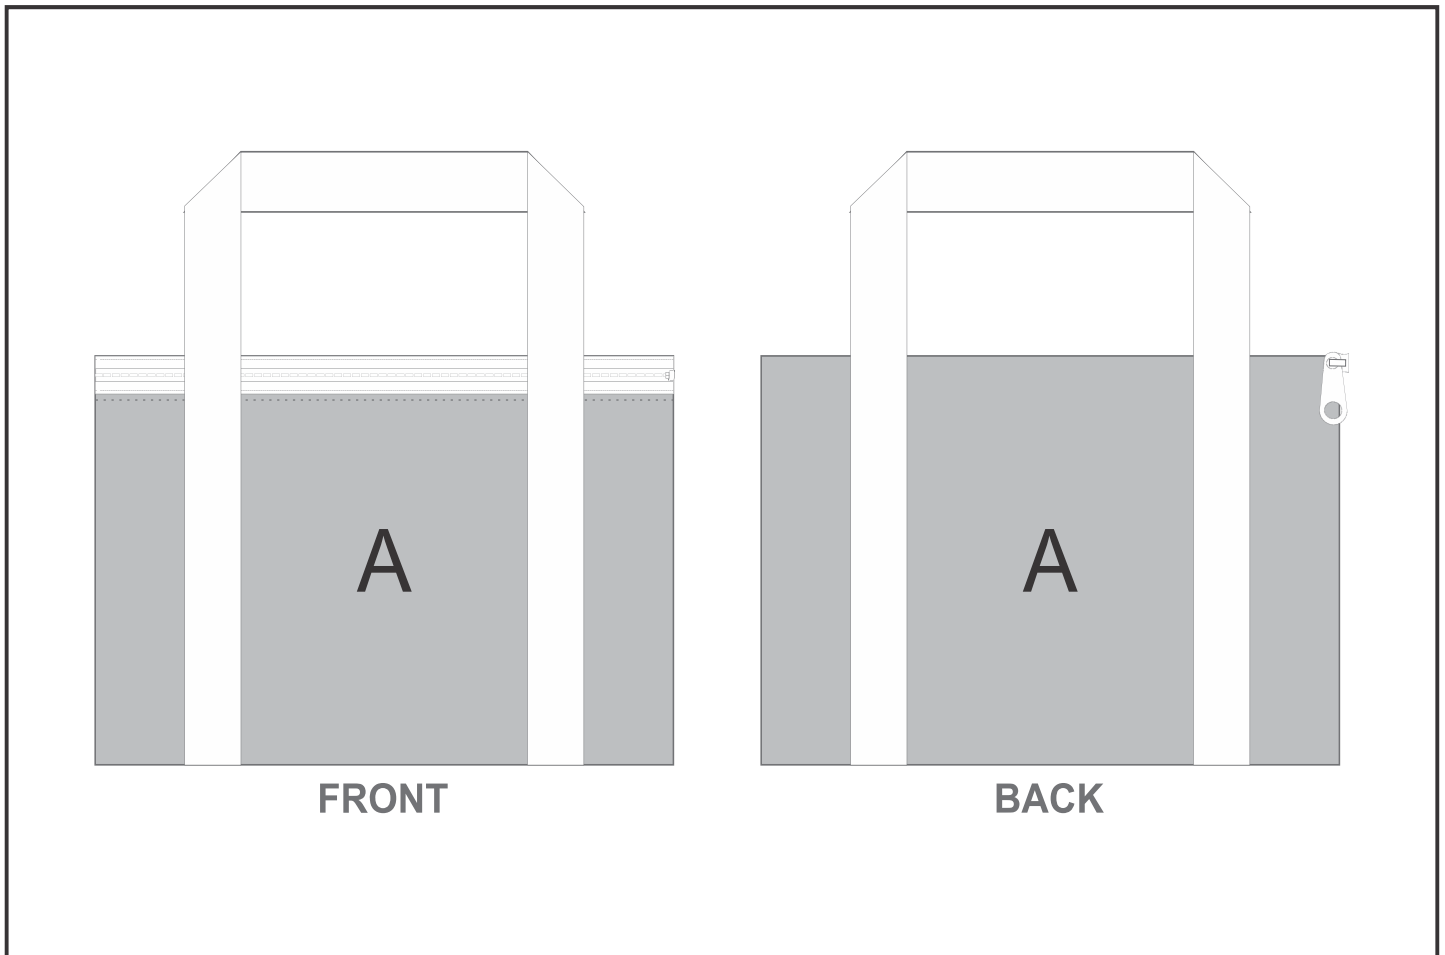

SG-HP-148-G

PPS Hoppla Kruger Polyester 12-Can Cooler

Need to know:

- Includes 1-Position Sublimation (setup fees apply)
- Please Note: We cannot guarantee 100% logo Alignment on all Brandable Panels.

Branding Options:

| Position | Branding Method (Branding Code) | No. of Colours | Dimension |
|----------|---------------------------------|----------------|-------------------------|
| A | Custom Sublimation A (CPSUB-A) | Full Colour | 934mm wide x 596mm high |